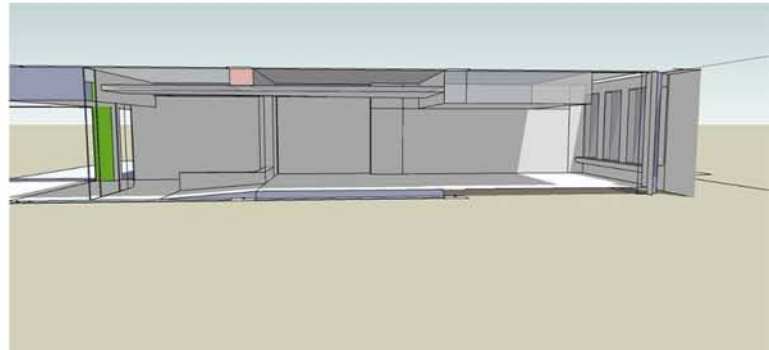

showroom

showroom

details worktools

chicago il

concept

j robert bazemore inc
1532 clayton drive
charlotte nc 28203

704.375.6802

showroom