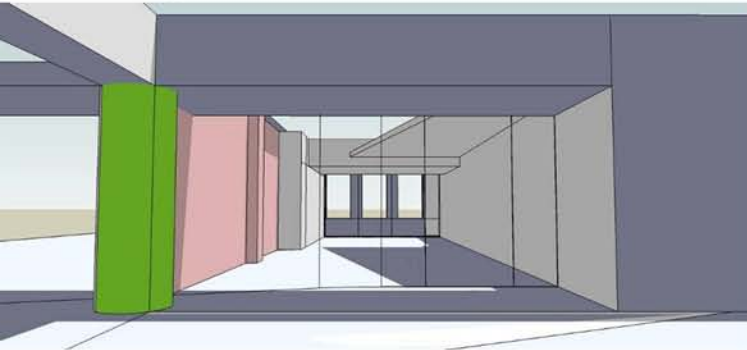

showroom

showroom

details worktools

chicago il

concept

j robert bazemore inc
1532 clayton drive
charlotte nc 28203

704.375.6802

showroom