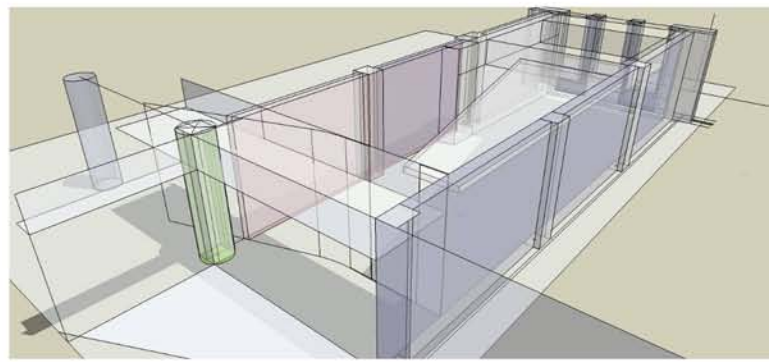

showroom

showroom

details worktools

chicago il

concept

j robert bazemore inc
1532 clayton drive
charlotte nc 28203

704.375.6802

showroom