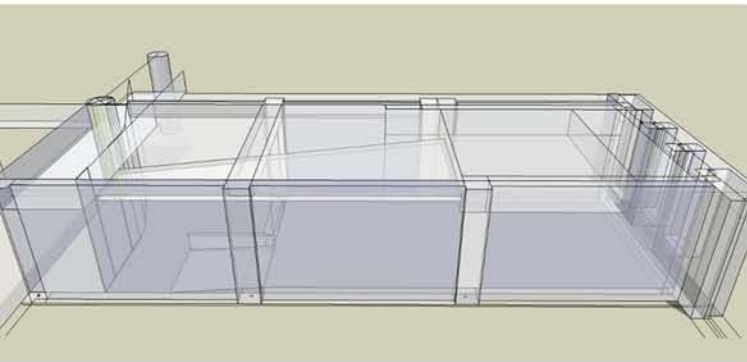

showroom

showroom

details worktools

chicago il

concept

j robert bazemore inc
1532 clayton drive
charlotte nc 28203

704.375.6802

showroom