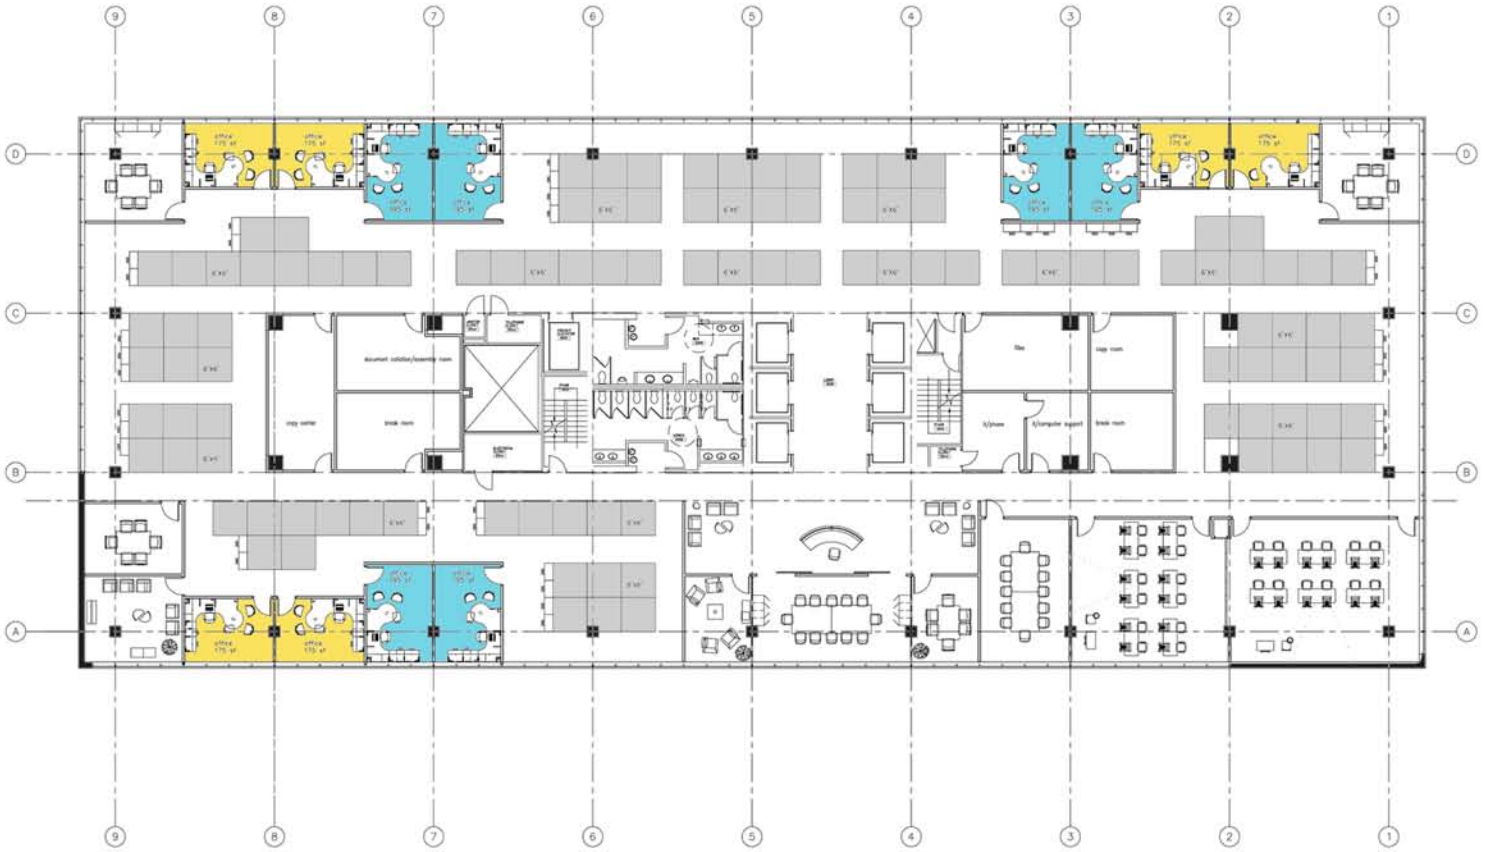

office

test fit

22,000 sf test fit for potential lease.

office

Office relocation and new corridor studies for level one 200 South College Street in Charlotte, NC.

test fit

j robert bazemore inc
1532 clayton drive
charlotte nc 28203